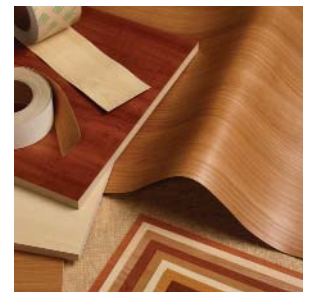

Your complete source

By continually providing unique, design driven products to the industry, Northern Contours has become your complete source for any home organization project. In addition to our extensive product listing below, we have true custom capabilities. Our engineers and designers specialize in finding solutions to your problems. We strive to make your job easier.

For more detailed information on any of our product offerings, visit www.northerncontours.com or contact our National Sales Office at 866-344-8132.

Veneer Products

- Doors
- Drawer Fronts
- Frames and Mullions
- Mouldings
- Cut to Size Panels
- Valances
- Fillers
- Light Rails

Custom Wood Products

- Doors
- Drawer Fronts
- Frames and Mullions

Thermofoil Products

- Doors (1-piece & 5-piece)
- Drawer Fronts (1-piece & 5-piece)
- Frames and Mullions
- Surfaces
- Wine Racks
- Valances
- Mouldings
- Fillers
- Rosettes
- Woodgrains with Matching Melamine Backs
- Multi-Panel Products
- Norlam, PSA and Cut to Size Panels

National Sales Office

1355 Mendota Heights Road, Suite 100
Mendota Heights, MN 55120
p) 651.695.1698 • f) 651.695.1714
toll free: 866.344.8132
www.northerncontours.com

Many thanks to Twin Cities Closet Co (Minneapolis, MN) and Innovative Home Space Solutions (Noblesville, IN) for their cooperation and assistance in providing photography.

Colors and woodgrains pictured may differ from actual product. Please refer to foil or product samples before ordering

Quality Products
Responsive Service
Fast Delivery